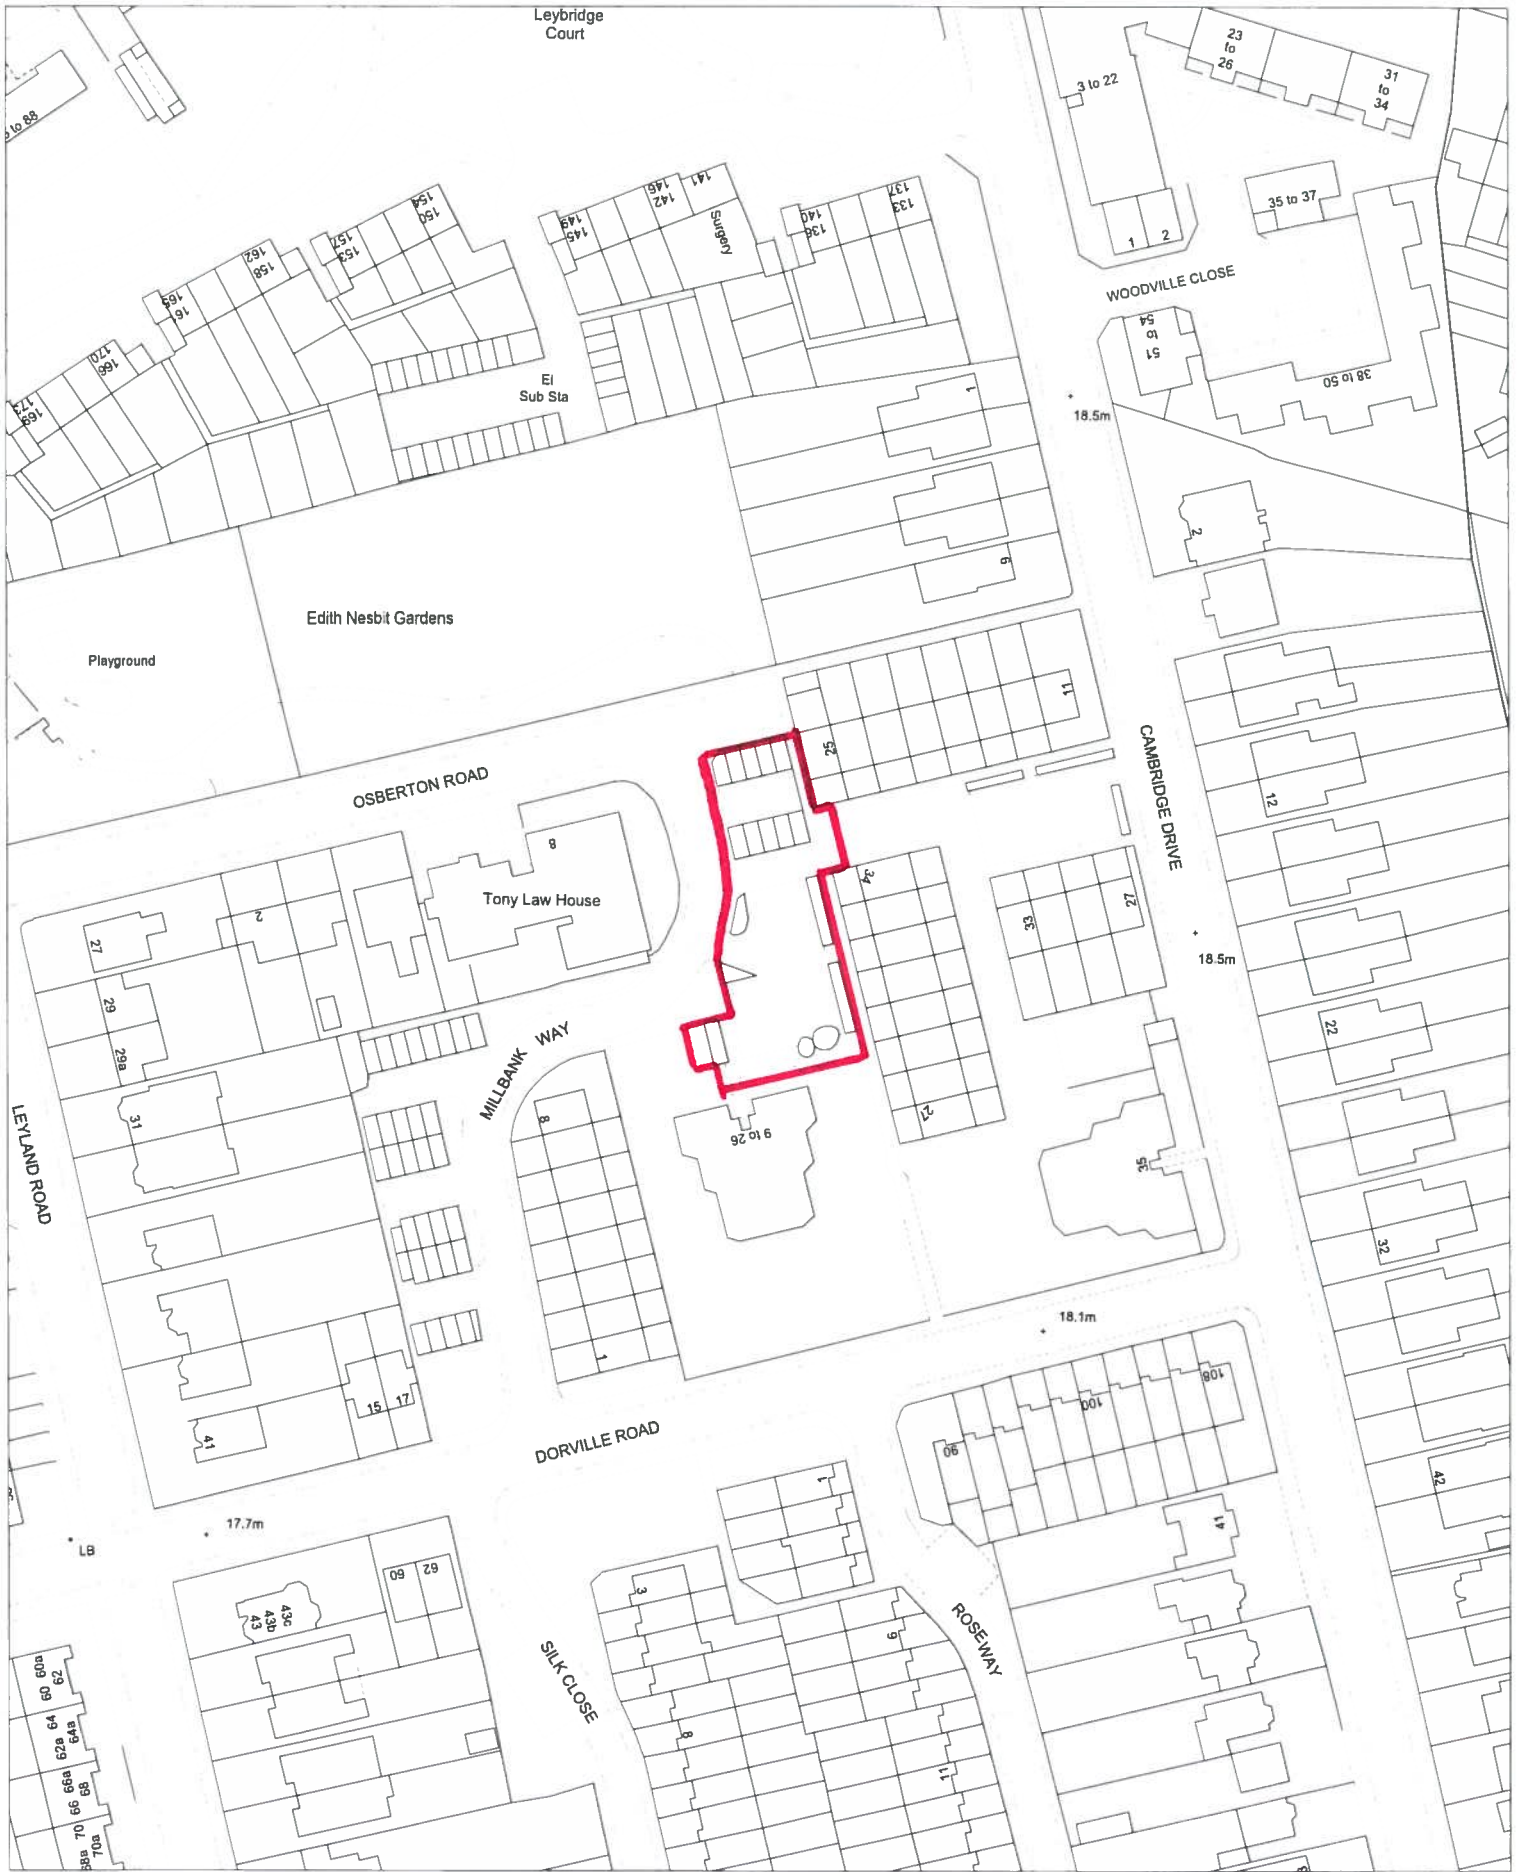

Site B, Cambridge Dr, SE12 (92724)

Date: 25/01/16

Scale: 1:250
Base on the
Ordnance Survey map
Licence no: 100017710
London, SE6 4RU